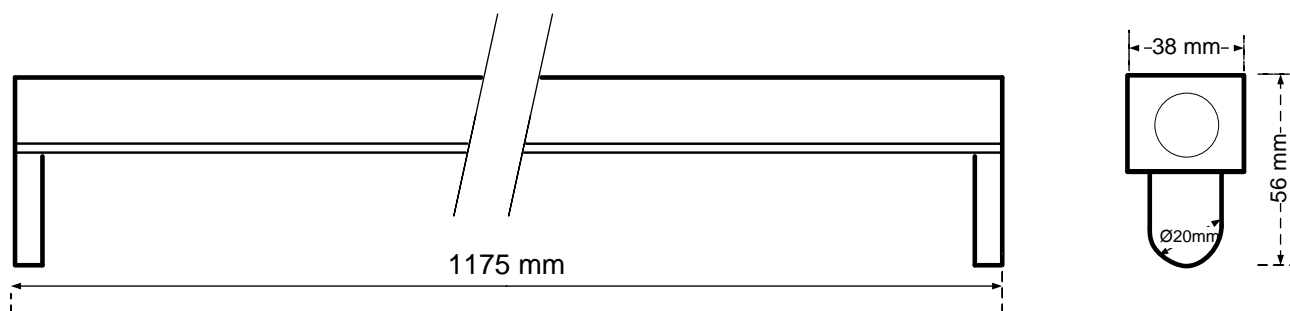

Dimensional Drawing

ELMASCO INDUSTRIES S.A.

Head Office : 44 K. Palama, 14343 N. Chalkidona, Athens, Greece
Production Plant : Ag. Adrianos, 21100 Nafplio, Greece
Email: elmasco@elmasco.eu

Tel : +30 210 2583100
Fax: +30 210 2583107